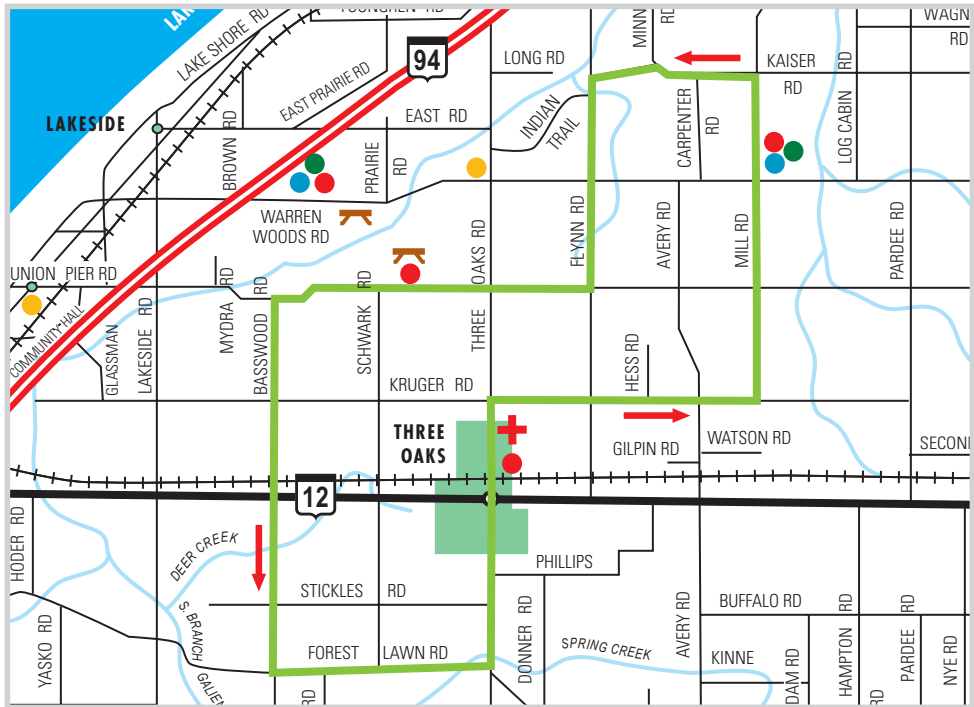

L South on Schwark Rd. to Kruger Rd.

L East on Kruger Rd. to Three Oaks Rd.

R South on Three Oaks Rd./Elm St. to DCTC

Basswood Trail 15 Miles

From Dewey Cannon Trading Co. to Elm St.

- R** North on Elm St./Three Oaks Rd. to Kruger Rd.
- R** East on Kruger Rd. to Mill Rd.
- L** North on Mill Rd. to Elm Valley Rd.
- L** West on Elm Valley Rd. to Basswood Rd.
- L** South on Basswood Rd. to Forest Lawn Rd.
- L** East on Forest Lawn Rd. to Three Oaks Rd.
- L** North on Three Oaks Rd./Elm St. to DCTC

Warren Woods Trail 16 Miles

From Dewey Cannon Trading Co. to Elm St.

-  North on Elm St./Three Oaks Rd. to Kruger Rd.
-  East on Kruger Rd. to Mill Rd.
-  North on Mill Rd. to Warren Woods Rd.
-  West on Warren Woods Rd. to Lakeside Rd.

-  South on Lakeside Rd. to Elm Valley Rd.
-  East on Elm Valley Rd. to Schwark Rd.
-  South on Schwark Rd. to Kruger Rd.
-  East on Kruger Rd. to Three Oaks Rd.
-  South on Three Oaks Rd./Elm St. to DCTC

Warren Woods State Forest ahead

Chikaming Park Preserve ahead

Dinges Farm Trail 20 Miles

- From Dewey Cannon Trading Co. to Elm St.
-  North on Elm St./Three Oaks Rd. to Kruger Rd.
-  East on Kruger Rd. to Mill Rd.
-  North on Mill Rd. to Kaiser Rd.
- Dinges Farm ahead**
-  West on Kaiser Rd. to Flynn Rd.
-  South on Flynn Rd. to Elm Valley Rd.
-  West on Elm Valley Rd to Basswood Rd.
-  South on Basswood Rd. to Forest Lawn Rd.
-  East on Forest Lawn Rd. to Three Oaks Rd.
-  North on Three Oaks Rd./Elm St. to DCTC