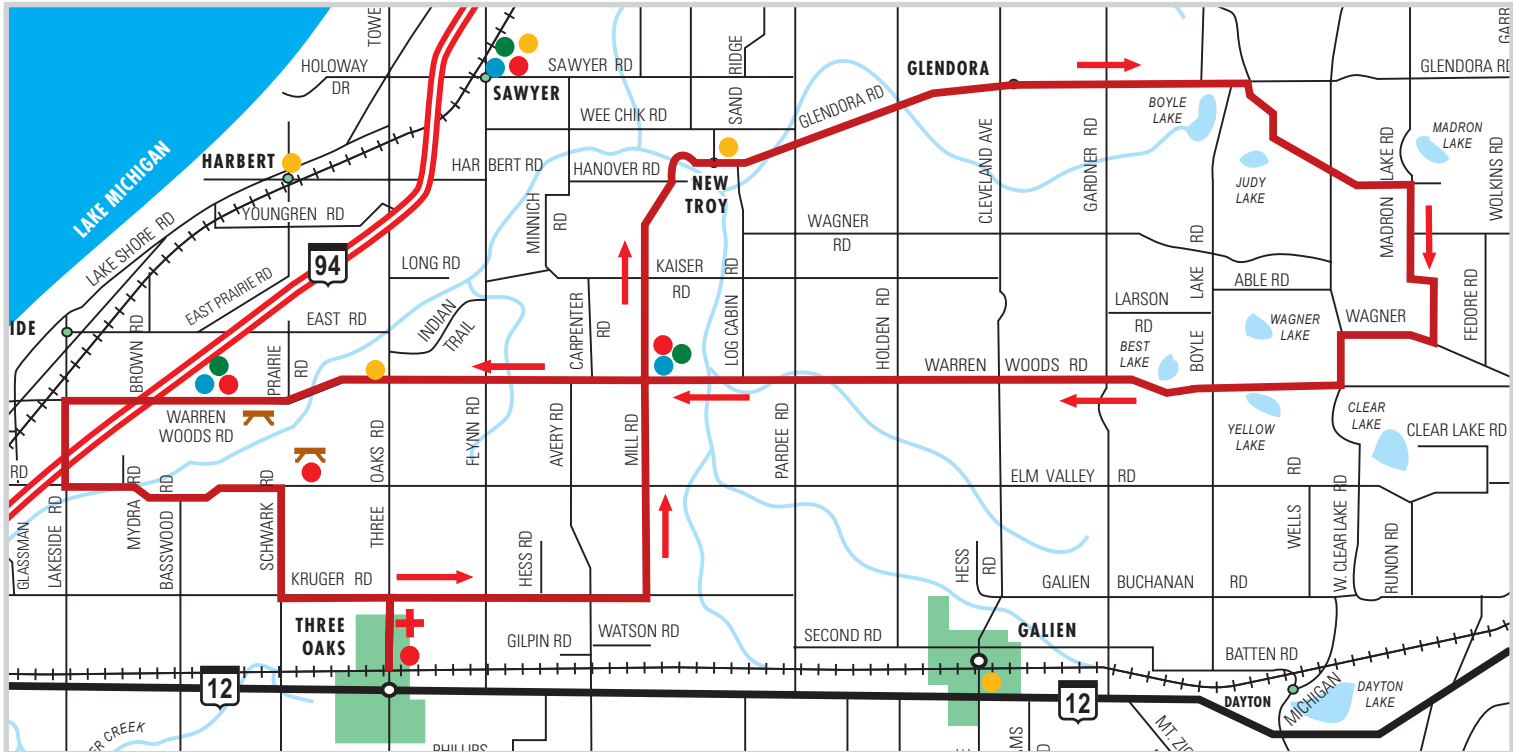

Use caution when crossing Red Arrow Highway

- L** South on Red Arrow Hwy (1/4 mile) to Lakeshore Rd.
- R** West/South on Lakeshore Rd. to Community Hall Rd.

The towns of Lakeside and Union Pier ahead

- L** East/North on Community Hall Rd. to Union Pier Rd.
- R** East on Union Pier Rd./Elm Valley Rd. to Schwark Rd.
- R** South on Schwark Rd. to Kruger Rd.
- L** East on Kruger Rd. to Three Oaks Rd.
- R** South on Three Oaks Rd./Elm St. to DCTC

Dinges Farm ahead

Country Store ahead (refreshments)

Warren Woods State Forest ahead

Chikaming Park Preserve ahead

L South on Lakeside Rd. to Elm Valley Rd.

L East on Elm Valley Rd. to Schwark Rd.

R South on Schwark Rd. to Kruger Rd.

L East on Kruger Rd. to Three Oaks Rd.

R South on Three Oaks Rd./Elm St. to DCTC

Singer Lake Trail 45 Miles

From Dewey Cannon Trading Co. to Elm St.

- R North on Elm St./Three Oaks Rd. to Kruger Rd.
- R East on Kruger Rd. to Mill Rd.
- L North/East on Mill Rd./Glendora Rd. to Hills Rd.

- R East/North on Singer Lake Rd. to Lemon Creek Rd.

- L West on Lemon Creek Rd. through Baroda to Holden Rd.

Hess Lake Park ahead (restrooms/water)

Village of Baroda ahead (restaurants/refreshments)

- L South on Holden Rd. to Snow Rd.