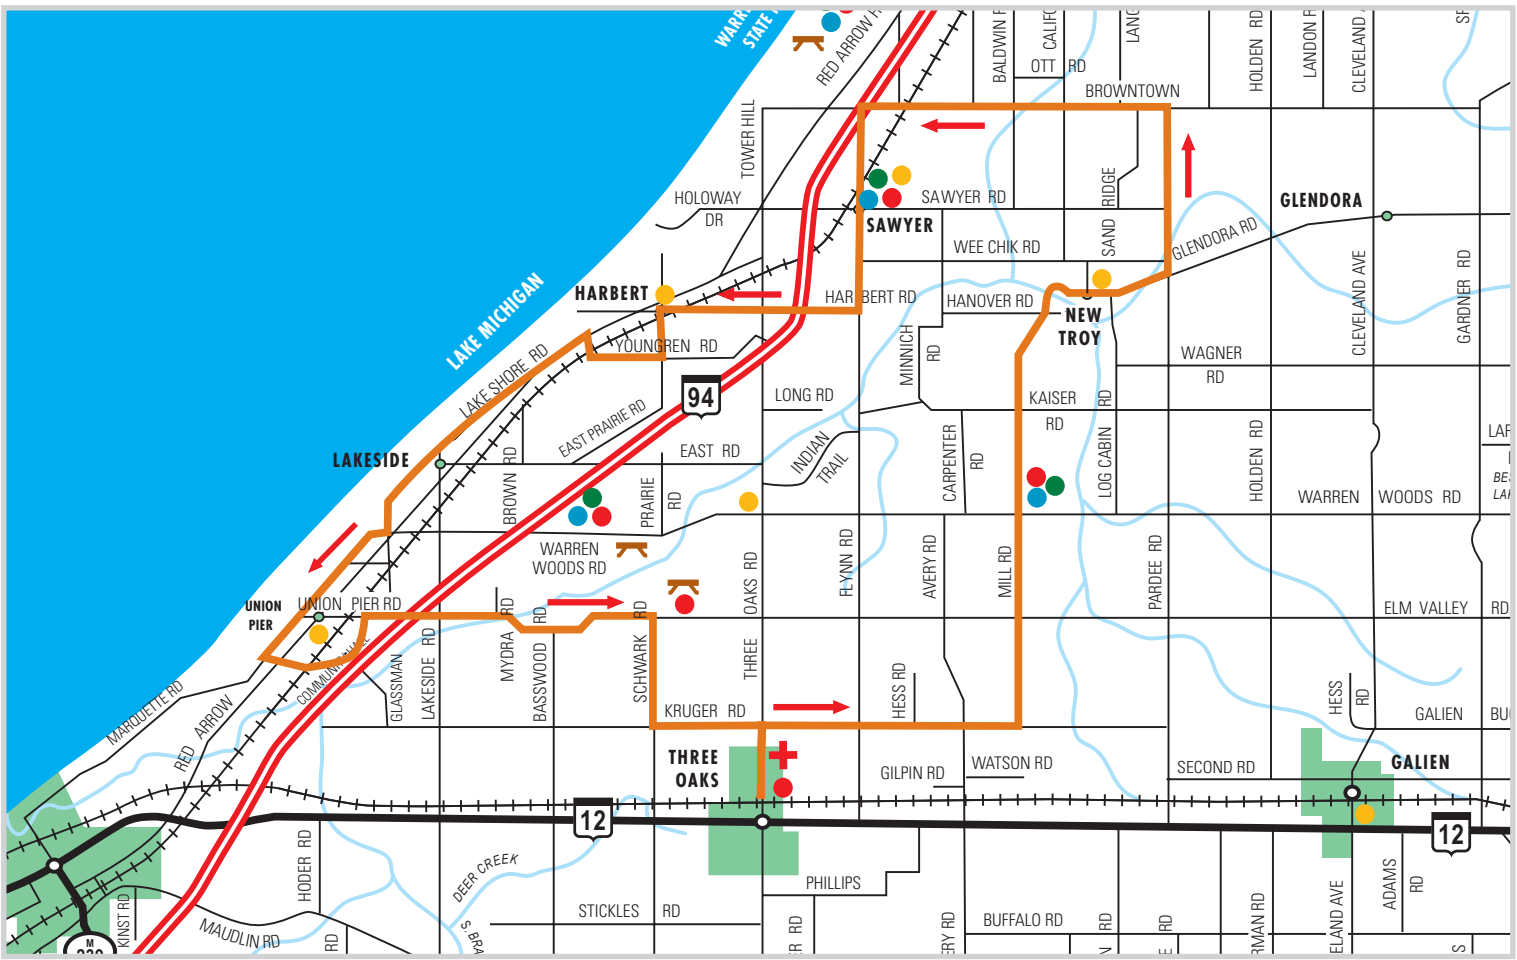

Village of Galien

- L** North on Cleveland Ave. to Galien/Buchanan Rd.

R East on Galien/Buchanan Rd. to Dayton Rd.

R South on Dayton Rd. to Olive Banch Rd.

Caution crossing US 12 Highway

- S** Continue on Dayton Rd. to Olive Branch Rd.
- R** West on Olive Branch Rd. to Nye Rd.
- L** South on Ney Rd./900 E. to 1000 N.

Road names change in New Troy

- L** North on Holden Rd. to Browntown Rd.
- L** West on Browntown Rd. to Flynn Rd.

Continue West on Browntown Rd. to

Warren Dunes State Park — Lake Michigan

- L** South on Flynn Rd. to Harbert Rd.

Town of Sawyer — turn right at Sawyer Rd.

Greenbush Brewery — Sawyer Garden

- R** West on Harbert Rd. to Prairie Rd.
- L** South on Prairie Rd. to Youngren Rd.
- R** West on Youngren Rd. to Red Arrow Highway

Use caution when crossing Red Arrow Highway

- L** South on Red Arrow Hwy (1/4 mile) to Lakeshore Rd.
- R** West/South on Lakeshore Rd. to Community Hall Rd.

The towns of Lakeside and Union Pier ahead

- L** East/North on Community Hall Rd. to Union Pier Rd.
- R** East on Union Pier Rd./Elm Valley Rd. to Schwark Rd.
- R** South on Schwark Rd. to Kruger Rd.
- L** East on Kruger Rd. to Three Oaks Rd.
- R** South on Three Oaks Rd./Elm St. to DCTC