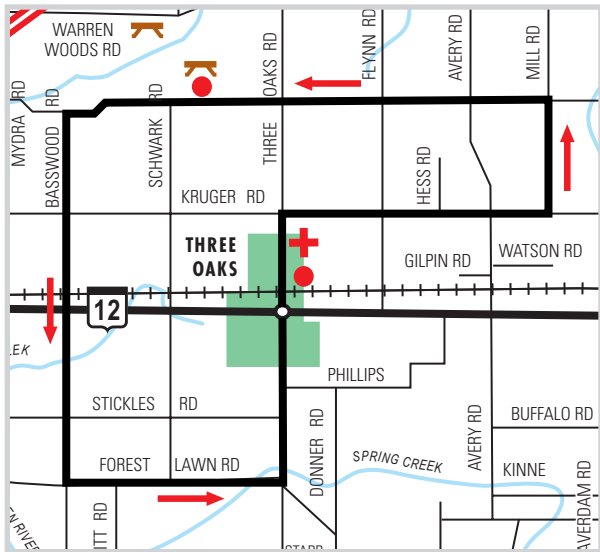

Elm Valley Trail 10 Miles

From Dewey Cannon Trading Co. to Elm St.

R North on Elm St./Three Oaks Rd. to Kruger Rd.

R East on Kruger Rd. to Mill Rd.

L North on Mill Rd. to Elm Valley Rd.

L West on Elm Valley Rd. to Schwark Rd.

L South on Schwark Rd. to Kruger Rd.

L East on Kruger Rd. to Three Oaks Rd.

R South on Three Oaks Rd./Elm St. to DCTC

Basswood Trail 15 Miles

From Dewey Cannon Trading Co. to Elm St.

- R** North on Elm St./Three Oaks Rd. to Kruger Rd.
- R** East on Kruger Rd. to Mill Rd.
- L** North on Mill Rd. to Elm Valley Rd.
- L** West on Elm Valley Rd. to Basswood Rd.
- L** South on Basswood Rd. to Forest Lawn Rd.
- L** East on Forest Lawn Rd. to Three Oaks Rd.
- L** North on Three Oaks Rd./Elm St. to DCTC

Warren Woods Trail 16 Miles

From Dewey Cannon Trading Co. to Elm St.

-  North on Elm St./Three Oaks Rd. to Kruger Rd.
-  East on Kruger Rd. to Mill Rd.
-  North on Mill Rd. to Warren Woods Rd.
-  West on Warren Woods Rd. to Lakeside Rd.

-  South on Lakeside Rd. to Elm Valley Rd.
-  East on Elm Valley Rd. to Schwark Rd.
-  South on Schwark Rd. to Kruger Rd.
-  East on Kruger Rd. to Three Oaks Rd.
-  South on Three Oaks Rd./Elm St. to DCTC