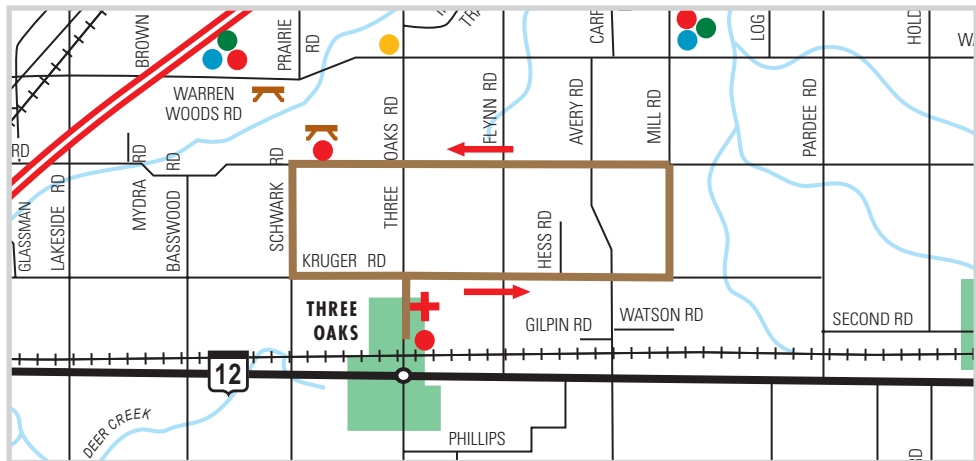

Elm Valley Trail 10 Miles

From Dewey Cannon Trading Co. to Elm St.

R North on Elm St./Three Oaks Rd. to Kruger Rd.

R East on Kruger Rd. to Mill Rd.

L North on Mill Rd. to Elm Valley Rd.

L West on Elm Valley Rd. to Schwark Rd.

L South on Schwark Rd. to Kruger Rd.

L East on Kruger Rd. to Three Oaks Rd.

R South on Three Oaks Rd./Elm St. to DCTC

Basswood Trail 15 Miles

From Dewey Cannon Trading Co. to Elm St.

- R** North on Elm St./Three Oaks Rd. to Kruger Rd.
- R** East on Kruger Rd. to Mill Rd.
- L** North on Mill Rd. to Elm Valley Rd.
- L** West on Elm Valley Rd. to Basswood Rd.
- L** South on Basswood Rd. to Forest Lawn Rd.
- L** East on Forest Lawn Rd. to Three Oaks Rd.
- L** North on Three Oaks Rd./Elm St. to DCTC

Warren Woods Trail 16 Miles

From Dewey Cannon Trading Co. to Elm St.

-  North on Elm St./Three Oaks Rd. to Kruger Rd.
-  East on Kruger Rd. to Mill Rd.
-  North on Mill Rd. to Warren Woods Rd.
-  West on Warren Woods Rd. to Lakeside Rd.

-  South on Lakeside Rd. to Elm Valley Rd.
-  East on Elm Valley Rd. to Schwark Rd.
-  South on Schwark Rd. to Kruger Rd.
-  East on Kruger Rd. to Three Oaks Rd.
-  South on Three Oaks Rd./Elm St. to DCTC