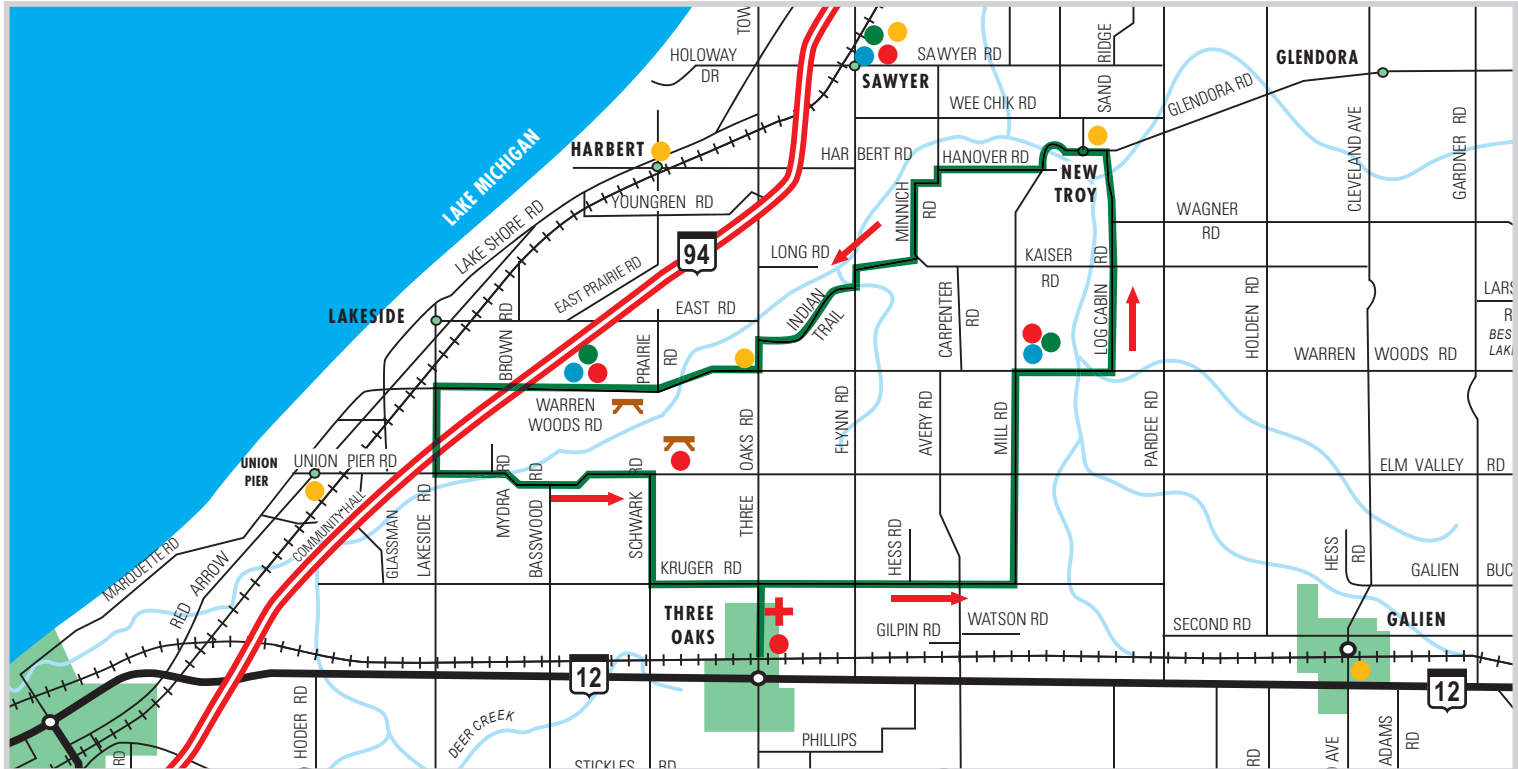

R West on Indian Trail Rd. to Three Oaks Rd.

L South on Three Oaks Rd. to Warren Woods Rd.

Country Store ahead (refreshments)

Warren Woods State Forest ahead

Chikaming Park Preserve ahead

R West on Warren Woods Rd. to Lakeside Rd.

L South on Lakeside Rd. to Elm Valley Rd.

L East on Elm Valley to Schwark Rd.

R South on Schwark Rd. to Kruger Rd.

L East on Kruger Rd. to Three Oaks Rd.

R South on Three Oaks Rd./Elm St. to DCTC

Dayton Lake Trail 28 Miles

From Dewey Cannon Trading Co. to Elm St.

- R** North on Elm St./Three Oaks Rd. to Kruger Rd.
- R** East on Kruger Rd. to Pardee Rd.
- R** South on Pardee Rd to Second St.
- L** East on Second St. to Cleveland Ave.

Village of Galien

- L** North on Cleveland Ave. to Galien/Buchanan Rd.

R East on Galien/Buchanan Rd. to Dayton Rd.

R South on Dayton Rd. to Olive Banch Rd.

Caution crossing US 12 Highway

- S** Continue on Dayton Rd. to Olive Branch Rd.
- R** West on Olive Branch Rd. to Nye Rd.
- L** South on Ney Rd./900 E. to 1000 N.