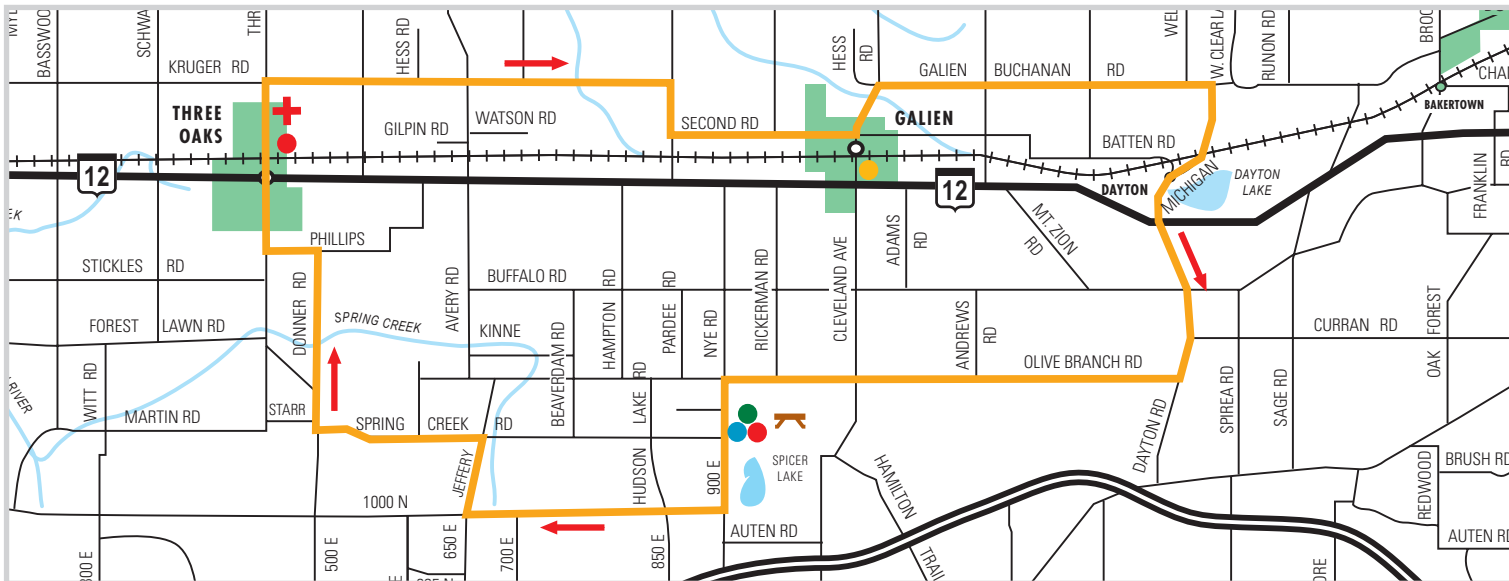

Village of Galien

- L** North on Cleveland Ave. to Galien/Buchanan Rd.

R East on Galien/Buchanan Rd. to Dayton Rd.

R South on Dayton Rd. to Olive Banch Rd.

Caution crossing US 12 Highway

- S** Continue on Dayton Rd. to Olive Branch Rd.
- R** West on Olive Branch Rd. to Nye Rd.
- L** South on Ney Rd./900 E. to 1000 N.

Spicer Lake Preserve ahead

(restrooms/water)

R West on 1000 N. to 650 E.

R North/West on 650 E./Spring Creek Rd. to Three Oaks Rd.

1879 Spring Creek School ahead

- R** North/West/North on Three Oaks Rd. to Donner Rd./Phillips
- L** West on Phillips to Three Oaks Rd.
- R** North on Three Oaks Rd./Elm St. to DCTC

Lake Michigan Trail 32 Miles

From Dewey Cannon Trading Co. to Elm St.

- R** North on Elm St./Three Oaks Rd. to Kruger Rd.
- R** East on Kruger Rd. to Mill Rd.
- L** North/East on Mill Rd./Glendora Rd. to Holden Rd.

Use caution when crossing Red Arrow Highway

- L** South on Red Arrow Hwy (1/4 mile) to Lakeshore Rd.
- R** West/South on Lakeshore Rd. to Community Hall Rd.

The towns of Lakeside and Union Pier ahead

- L** East/North on Community Hall Rd. to Union Pier Rd.
- R** East on Union Pier Rd./Elm Valley Rd. to Schwark Rd.
- R** South on Schwark Rd. to Kruger Rd.
- L** East on Kruger Rd. to Three Oaks Rd.
- R** South on Three Oaks Rd./Elm St. to DCTC