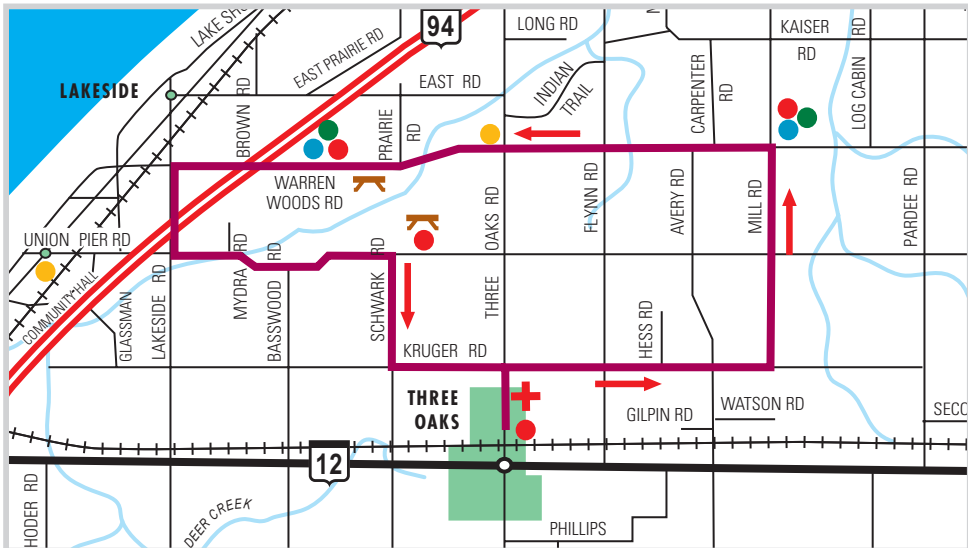

L South on Schwark Rd. to Kruger Rd.

L East on Kruger Rd. to Three Oaks Rd.

R South on Three Oaks Rd./Elm St. to DCTC

Basswood Trail 15 Miles

From Dewey Cannon Trading Co. to Elm St.

- R** North on Elm St./Three Oaks Rd. to Kruger Rd.
- R** East on Kruger Rd. to Mill Rd.
- L** North on Mill Rd. to Elm Valley Rd.
- L** West on Elm Valley Rd. to Basswood Rd.
- L** South on Basswood Rd. to Forest Lawn Rd.
- L** East on Forest Lawn Rd. to Three Oaks Rd.
- L** North on Three Oaks Rd./Elm St. to DCTC

Warren Woods Trail 16 Miles

From Dewey Cannon Trading Co. to Elm St.

-  North on Elm St./Three Oaks Rd. to Kruger Rd.
-  East on Kruger Rd. to Mill Rd.
-  North on Mill Rd. to Warren Woods Rd.
-  West on Warren Woods Rd. to Lakeside Rd.

-  South on Lakeside Rd. to Elm Valley Rd.
-  East on Elm Valley Rd. to Schwark Rd.
-  South on Schwark Rd. to Kruger Rd.
-  East on Kruger Rd. to Three Oaks Rd.
-  South on Three Oaks Rd./Elm St. to DCTC

Warren Woods State Forest ahead

Chikaming Park Preserve ahead

Dinges Farm Trail 20 Miles

- From Dewey Cannon Trading Co. to Elm St.
-  North on Elm St./Three Oaks Rd. to Kruger Rd.
-  East on Kruger Rd. to Mill Rd.
-  North on Mill Rd. to Kaiser Rd.
- Dinges Farm ahead**
-  West on Kaiser Rd. to Flynn Rd.
-  South on Flynn Rd. to Elm Valley Rd.
-  West on Elm Valley Rd to Basswood Rd.
-  South on Basswood Rd. to Forest Lawn Rd.
-  East on Forest Lawn Rd. to Three Oaks Rd.
-  North on Three Oaks Rd./Elm St. to DCTC